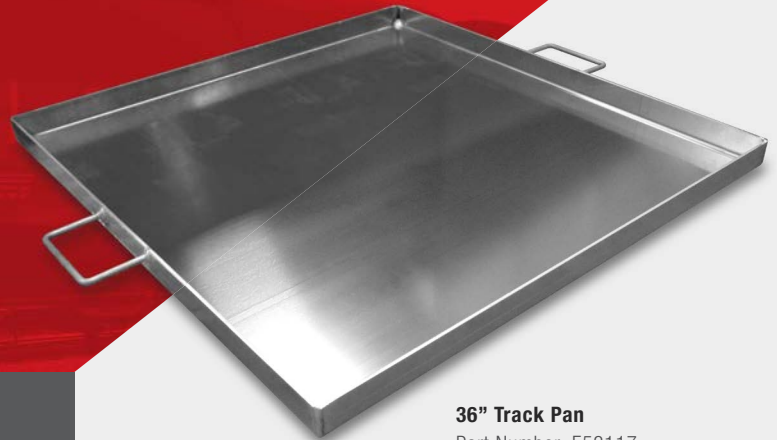

Track Pan

TANK CAR

36" Track Pan
Part Number: E53117

Catch drips and spills before they hit the ground with these extra large 36" track pans. Constructed from heavy-duty 3/16" Aluminum these trays are built for harsh rail environment.

PRODUCT DETAILS

- Durable Aluminum construction
- Catch product loss during unloading
- Large 36" tray protects working area
- 2" tray depth can catch larger sized spills
- Handles allow for easy handling

CONTROL PRODUCT LOSS

Help keep messy drips and spills off the ground with lightweight, heavy-duty containment trays. Keeping your yard clean and free of contamination. These trays are rigid and capable of being lifted when full without risk of wobble.